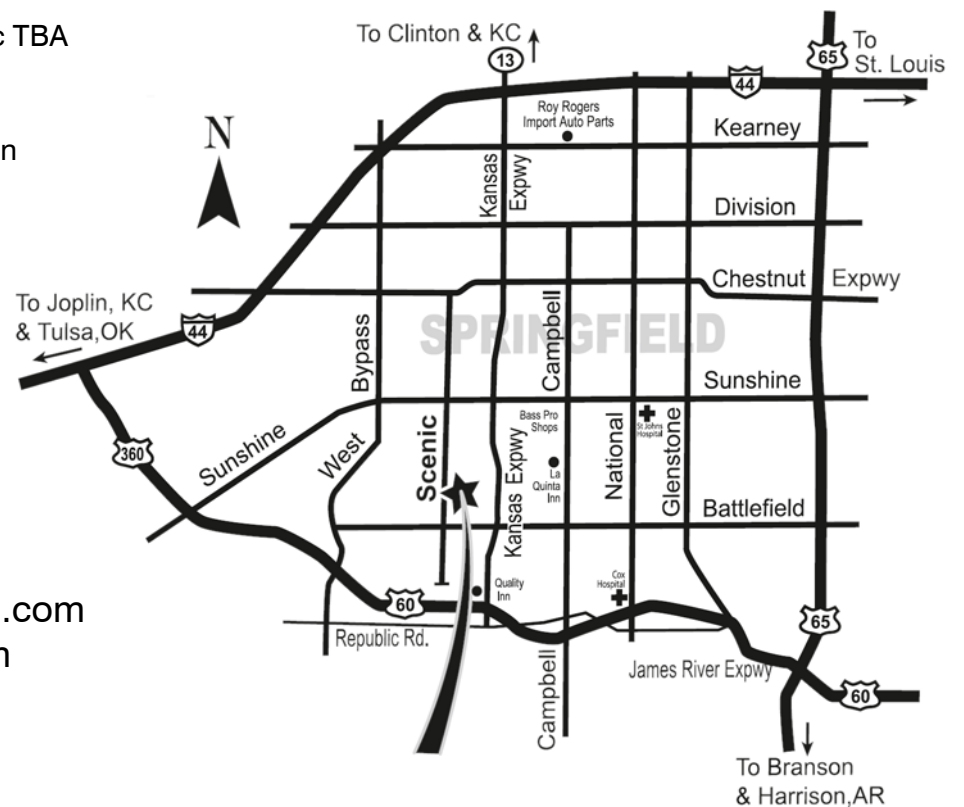

Hosted by:

American Legion Post 639

2660 S. Scenic, Springfield, MO 65807

NO GLASS Containers allowed!

Adult Beverages to be purchased from American Legion only!