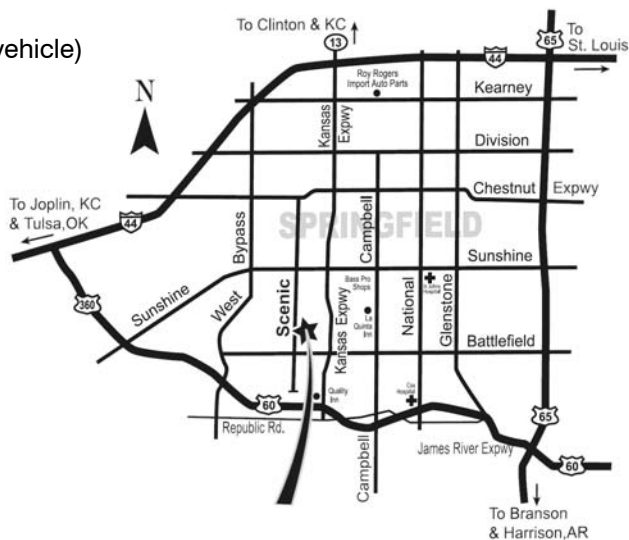

Preliminary Schedule, subject to change.

GROOVE Contact Info:

Jay Myers (417) 827-9978 raspberry56@groovevws.com
 Duane Duff (417) 844-6954 bugeee@groovevws.com

GROOVE Web Site: www.groovevws.com

Mailing: GROOVE, PO Box 132 Springfield, MO 65801-0132

Host Lodging:

LaQuinta Inn South · 2535 S. Campbell · (417) 890-6060
 Quality Inn & Suites Chesterfield Village · (417) 888-0898

Hosted by:

American Legion Post 639

2660 S. Scenic, Springfield, MO 65807

NO GLASS Containers allowed!